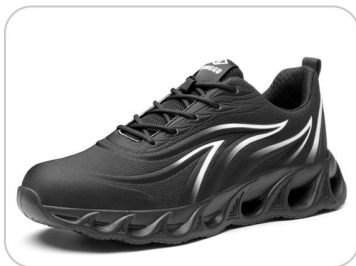

Model: 535hei

Features: Anti-smash , anti-puncture
Upper: Cow leather
Outsole :PU

Model: 828lank

Features: Anti-smash , anti-puncture
Upper: Cow leather
Outsole : PU

Model: 783hong

Features: Anti-smash , anti-puncture
Upper: Flying woven
Outsole : EVA